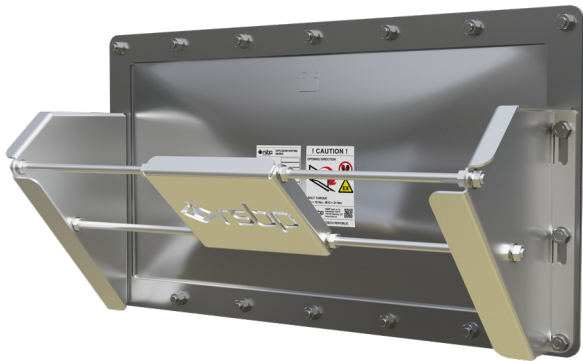

DIVEX

DivEx is an accessory to the explosion venting devices VENT PRO.

DivEx limits the opening angle of the VENT PRO and directs the blast pressure wave and flame into the required safe space.

Doing so reduces the hazardous area around the explosion venting device, increases the usable operational space, and provides optimal explosion protection.

Advantages

- Significant reduction of the safety zone
- Economical solution to secure production, plant and infrastructures
- Safer transportation routes for people and vehicles
- Retrofitting existing applications enhances safety
- Maintenance-free and long-lasting - stainless steel design

¹⁾ The flange of the protected device for VENT PRO installation must meet the requirements of the standard EN ISO 13920-BE and must be sufficiently rigid. In case of installation on an insufficiently rigid device, the flange must be reinforced additionally. The hole diameters in the flange of the protected device for M10 screws are Ø12 mm (EN 20273).

²⁾ The connecting material is galvanized (strength 8.8) or stainless steel (strength A2-70).

³⁾ The quantity according to the UM VENT PRO table of technical parameters

DIMENSIONAL DIAGRAM

DIMENSIONS OF THE PRODUCT LINE