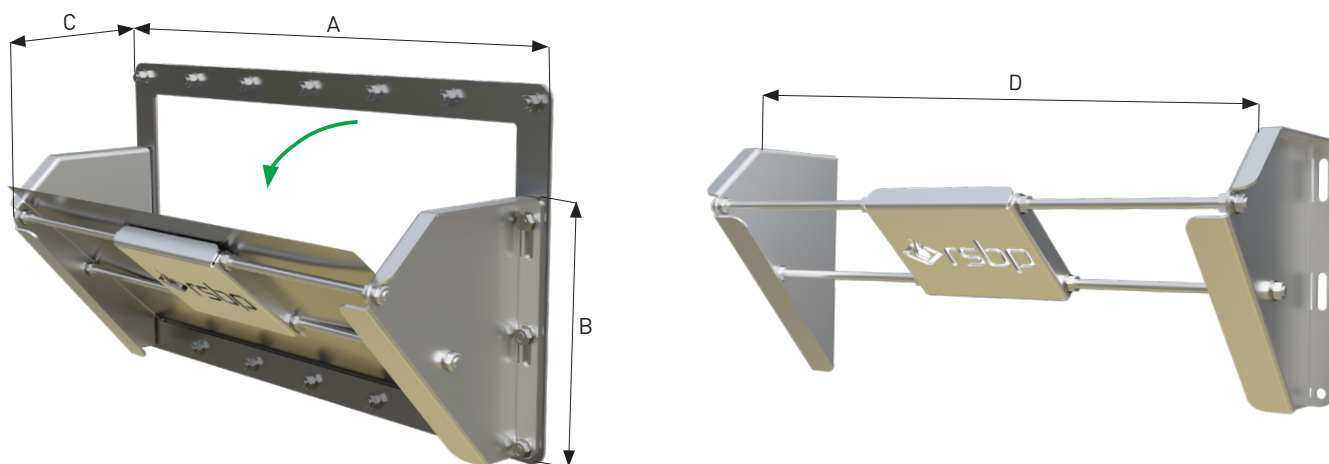

DIVEX

DivEx is an accessory to the explosion venting devices VENT PRO.

DivEx limits the opening angle of the VENT PRO and directs the blast pressure wave and flame into the required safe space.

Doing so reduces the hazardous area around the explosion venting device, increases the usable operational space, and provides optimal explosion protection.

DivEx variant	A [m]
1 - 3	1
4 - 6	2
7 - 8	3

V [m³]	B [m]
to 1	5
1 - 10	10
10 - 30	15
30 - 70	20
70 +	25

DIVEX INSTALLATION ON TO VENT PRO

Position	Components	Pcs
1	VENT PRO	1
2	DivEx	1
3	Upper frame	1
4	Protected equipment ¹⁾	1
5	Flange gasket	1
6	Screw ²⁾	see ³⁾
7	Nut ²⁾	see ³⁾
8	Washer ²⁾	see ³⁾

¹⁾ The flange of the protected device for VENT PRO installation must meet the requirements of the standard EN ISO 13920-BE and must be sufficiently rigid. In case of installation on an insufficiently rigid device, the flange must be reinforced additionally. The hole diameters in the flange of the protected device for M10 screws are Ø12 mm (EN 20273).

²⁾ The connecting material is galvanized (strength 8.8) or stainless steel (strength A2-70).

³⁾ The quantity according to the UM VENT PRO table of technical parameters

DIMENSIONAL DIAGRAM

DIMENSIONS OF THE PRODUCT LINE