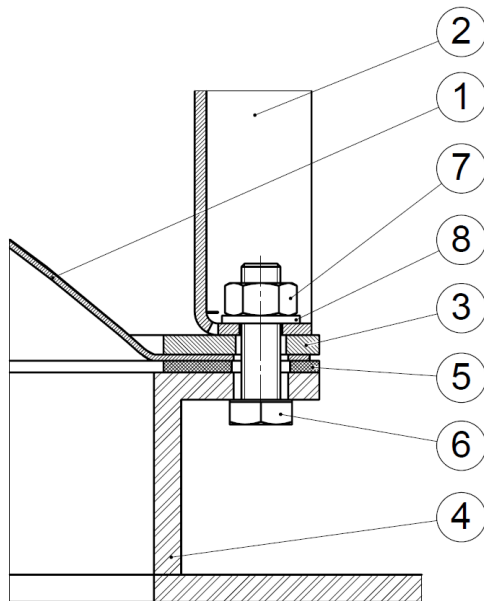

DIVEX INSTALLATION ON TO VENT PRO

Position	Components	Pcs
1	VENT PRO	1
2	DivEx	1
3	Upper frame	1
4	Protected equipment ¹⁾	1
5	Flange gasket	1
6	Screw ²⁾	see ³⁾
7	Nut ²⁾	see ³⁾
8	Washer ²⁾	see ³⁾

¹⁾ The flange of the protected device for VENT PRO installation must meet the requirements of the standard EN ISO 13920-BE and must be sufficiently rigid. In case of installation on an insufficiently rigid device, the flange must be reinforced additionally. The hole diameters in the flange of the protected device for M10 screws are Ø12 mm (EN 20273).

²⁾ The connecting material is galvanized (strength 8.8) or stainless steel (strength A2-70).

³⁾ The quantity according to the UM VENT PRO table of technical parameters